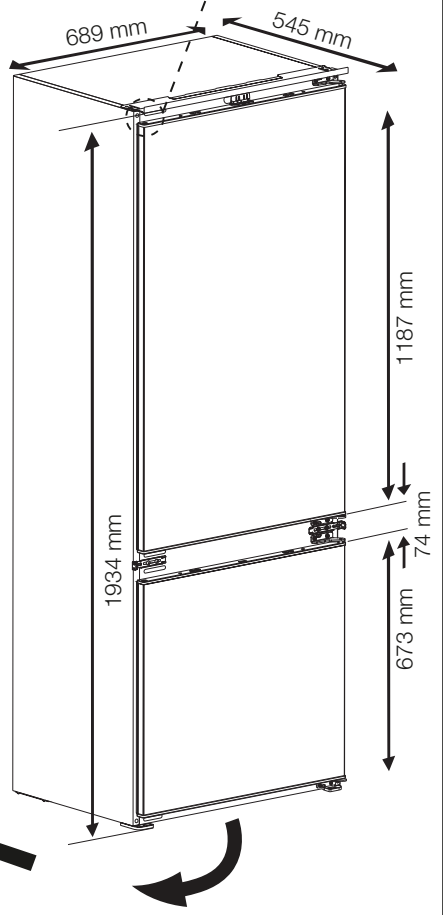

Installation instructions

K69400

Document Number: 5858790100 - AG

1

h

2

No wooden back wall

4.1

1

4.2

2

4.3

3

5

6

7