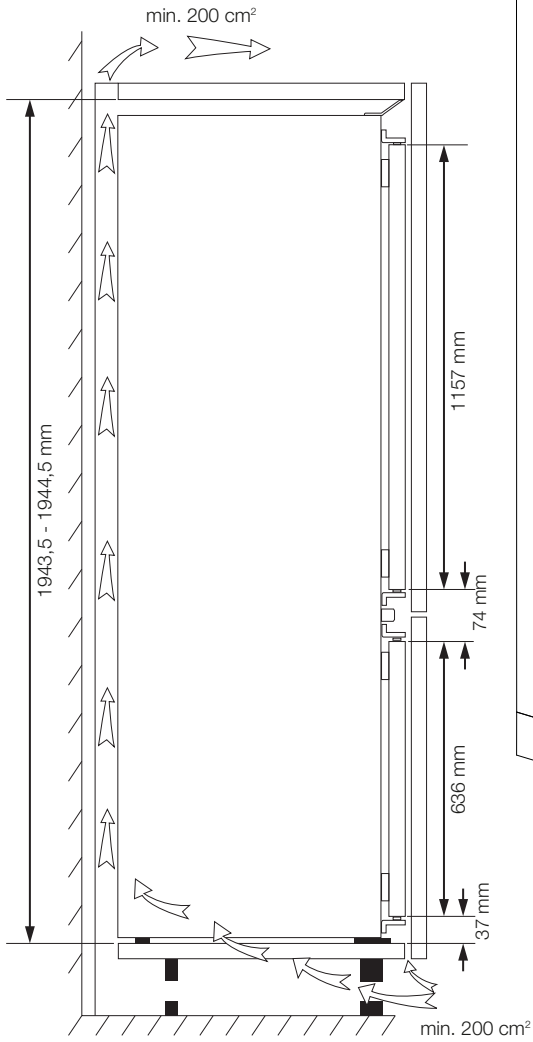

Installation instructions

K69400

Document Number: 5858790100 - AG

1

h

2

No wooden back wall

4.1

1

4.2

2

4.3

3

5

6

7